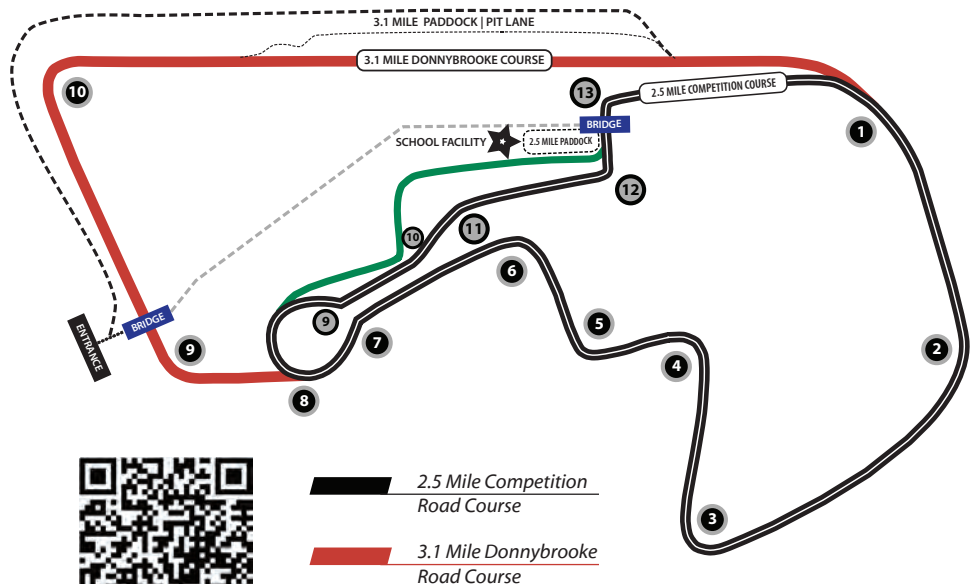

PERFORMANCE DRIVING SCHOOL

All Open Event Dates are subject to change due to inclement weather at track.

Classroom safety session is mandatory prior to driving on track.

1 Spec Racer Session = 25 minutes on track.

2.5 Mile Competition Road Course
3.1 Mile Donnybrooke Road Course

The Ultimate Driving Experience

BIR PDS Schedule 2018 - Version 1 - Updated 01/28/18